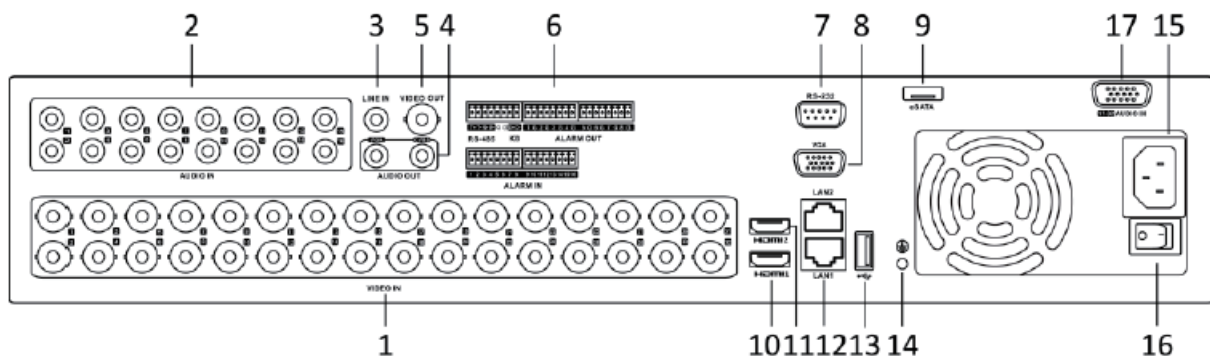

Rear Panel:

- | | | |
|--|----------------------------|--------------------------------|
| 1. Video In | 7. RS-232 Serial Interface | 13. USB Interface |
| 2. Audio In, RCA Connector, 1-16 | 8. VGA Interface | 14. GND |
| 3. Line In | 9. eSATA Interface | 15. 100 to 240 VAC Power Input |
| 4. Audio Out | 10. HDMI1 Interface | 16. Power Switch |
| 5. Video Out | 11. HDMI2 Interface | 17. Audio In, 17-32 |
| 6. RS-485 Serial Interface, Keyboard Interface, Alarm In and Alarm Out | 12. LAN Network Interfaces | |