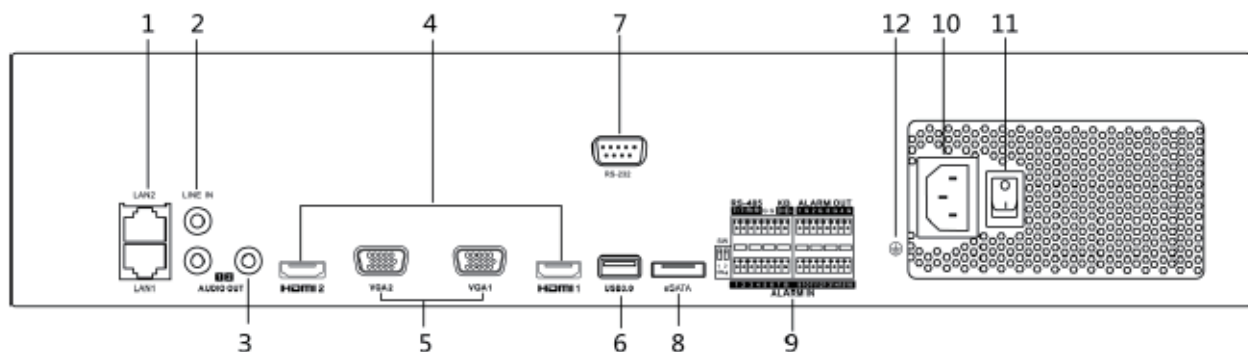

Platinum Enterprise 32 Channel Deep Learning NVR 2U

LTN0732D-R8

Deep learning SMD	
Channel	Up to 16-ch for Human Body Detection(line crossing, intrusion detection, etc.)
Capability	16-ch 1080P/8-ch 4MP
Video/Audio Input	
IP Video Input	32-ch
Incoming bandwidth	320 Mbps, or 200 Mbps (when RAID is enabled)
Outgoing bandwidth	256 Mbps, or 200 Mbps (when RAID is enabled)
Video/Audio output	
Recording resolution	12 MP/8 MP/6 MP/5 MP/4 MP/3 MP/1080P/UXGA/720p/VGA/4CIF/DCIF /2CIF/CIF/QCIF
VGA1 /HDMI1 output resolution	VGA1: 2K (2560 × 1440)/60Hz, 1920 × 1080/60Hz, 1280 × 1024/60Hz, 1280 × 720/60Hz, 1024 × 768/60Hz HDMI1: 4K (3840 × 2160)/60Hz, 4K (3840 × 2160)/30Hz, 2K (2560 × 1440)/60Hz, 1920 × 1080/60Hz, 1600 × 1200/60Hz, 1280 × 1024/60Hz, 1280 × 720/60Hz, 1024 × 768/60Hz
VGA2 /HDMI2 output resolution	1920 × 1080/60Hz, 1280 × 1024/60Hz, 1280 × 720/60Hz, 1024 × 768/60Hz
Audio output	2-ch, RCA (Linear, 1 KΩ)
Decoding	
Decoding format	H.265/H.265+/H.264/H.264 Zip+/MPEG4
Recording resolution	12 MP/8 MP/6 MP/5 MP/4 MP/3 MP/1080p/UXGA/720p/VGA/4CIF/DCIF /2CIF/CIF/QCIF
Synchronous playback	16-ch
Network management	
Network protocols	TCP/IP, DHCP, PT Cloud, DNS, DDNS, NTP, SADP, SMTP, NFS, iSCSI, UPnP™, HTTPS
Hard disk	
SATA	8 SATA interfaces
eSATA	1 eSATA interface
Capacity	Up to 10TB capacity for each HDD
Disk array	
Array type	RAID0, RAID1, RAID5, RAID6, RAID10
External Interface	
Two-way audio	1-ch, RCA (2.0 Vp-p, 1 k Ω)
Network interface	2 RJ-45 10 /100 /1000 Mbps self-adaptive Ethernet interfaces
Serial interface	RS-232; RS-485; Keyboard;
USB interface	2 × USB 2.0 on front panel and 1 × USB 3.0 on rear panel
Alarm in/out	16/4
General	
Power supply	100 ~ 240 VAC, 50 ~ 60 Hz
Max. Power	200W
Consumption	≤ 70W(without hard disk or DVD-R/W)
Working temperature	14° F - 131° F(-10° C ~ +55° C)
Working humidity	10 % ~ 90 %
Casing	19-inch rack-mounted 2U chassis
Dimensions	17.5" × 18.5" × 3.5"(445 × 470 × 90 mm)
Weight	≤ 22 lb (10 Kg, without hard disk)