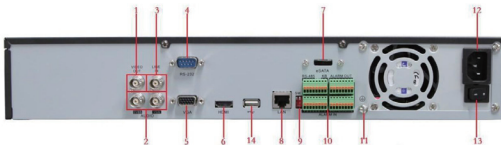

LTN7716 / LTN7732

Embedded NVR

Key features

- Third-party network cameras supported
- Up to 5 Megapixels resolution recording
- HDMI and VGA output at up to 1920×1080P resolution
- HDD quota and group management
- 4 SATA, 2 USB2.0

Rear Panel of LTN7700

1. Video out
2. CVBS Audio out and VGA audio out
3. Line in
4. RS-232 interface
5. VGA interface
6. HDMI interface
7. eSATA interface
8. LAN interface
9. Termination switch
10. RS-485 interface, Controller port, Alarm in and Alarm out
11. Ground
12. AC 100V ~ 240V
13. Power
14. USB interface