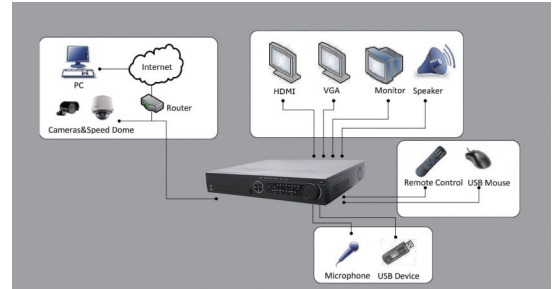

LTN7716 / LTN7732

Embedded NVR

Key features

- Third-party network cameras supported
- Up to 5 Megapixels resolution recording
- HDMI and VGA output at up to 1920×1080P resolution
- HDD quota and group management
- 4 SATA, 2 USB2.0

Rear Panel of LTN7700

1. Video out
2. CVBS Audio out and VGA audio out
3. Line in
4. RS-232 interface
5. VGA interface
6. HDMI interface
7. eSATA interface
8. LAN interface
9. Termination switch
10. RS-485 interface, Controller port, Alarm in and Alarm out
11. Ground
12. AC 100V ~ 240V
13. Power
14. USB interface