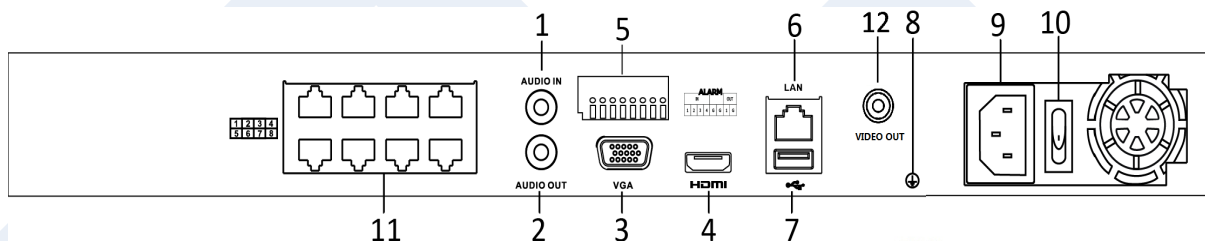

Platinum Enterprise Level 8 Channel NVR 1U

LTN8608-P8

Video/Audio Input	
IP video Input	8-CH, Up to 12 MP resolution
Two-way audio input	1-ch, RCA (2.0 Vp-p, 1kΩ)
Network	
Incoming bandwidth	80 Mbps
Outgoing bandwidth	256Mbps
Remote connection	128
Video/Audio Output	
Recording resolution	12 MP/8 MP/6 MP/5 MP/4 MP/3 MP/1080p/UXGA/720p/VGA/4CIF/DCIF/2CIF/CIF/QCIF
HDMI output	4K (3840 × 2160)/60Hz, 4K (3840 × 2160)/30Hz, 2K (2560 × 1440)/60Hz, 1920 × 1080p/60Hz, 1600 × 1200/60Hz, 1280 × 1024/60Hz, 1280 × 720/60Hz, 1024 × 768/60Hz
VGA output	1-ch, resolution: 1920 × 1080p/60Hz, 1280 × 1024/60Hz, 1280 × 720/60Hz, 1024 × 768/60Hz
CVBS output	1-ch
Audio output	1-ch, RCA (Linear, 1kΩ)
Decoding	
Decoding format	H.265+/H.265/H.264 Zip+/H.264/MPEG4
Live view / Playback resolution	12 MP/8 MP/6 MP/5 MP/4 MP/3 MP/1080p/UXGA/720p/VGA/4CIF/DCIF/2CIF/CIF/QCIF
Synchronous playback	8-CH
Capability	2-ch @ 4K, or 8-ch @ 1080p
Hard Disk	
SATA	2 SATA interfaces for 2 HDDs
Capacity	Up to 6TB for each disk
External Interface	
Network Interface	1 RJ-45 10/100/1000 Mbps self-adaptive Ethernet interface
USB Interface	Front panel: 1 × USB 2.0; Rear panel: 1 × USB 3.0
Alarm in/out	4/1
PoE	
Interface	8 RJ-45 10/100 Mbps self-adaptive Ethernet interfaces
Max. Power	≤ 120W
Supported standard	IEEE 802.3 af/at
GENERAL	
Power Supply	100~240V AC
Consumption	≤ 15 W (without enabling PoE)
Working Temperature	+14 ° F ~ +131 ° F (-10 ° C ~ +55 ° C)
Working Humidity	10% - 90%
Casing	380mm rack-mounted 1U casing
Dimensions (WxDxH)	15.0" × 12.4" × 2.0" (380 × 315 × 52mm)
Weight	≤ 7.3lb (3.3 Kg)