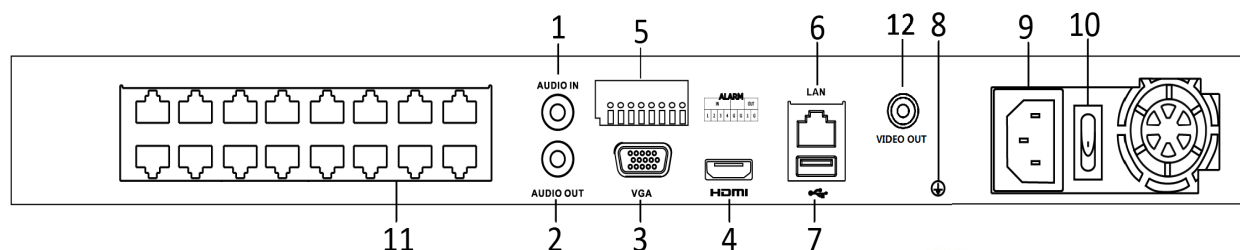

Rear Panel:

1. Audio in
2. Audio out
3. VGA Interface
4. HDMI Interface
5. Alarm in/out
6. LAN Network Interfaces
7. USB 3.0 Interface
8. GND
9. 100~240VAC Power Input
10. Power Switch
11. Network Interfaces with PoE function
12. Video out