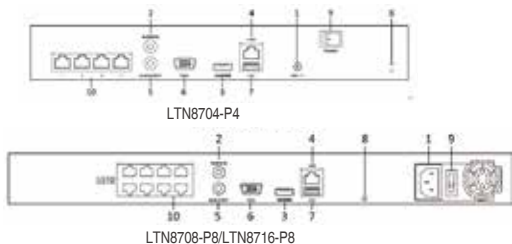

Rear Panel

1. Power Supply
2. Audio In
3. HDMI Interface
4. LAN Network Interface
5. Audio Out
6. VGA Interface
7. USB Interface
8. Ground
9. Power Switch
10. Network Interfaces with PoE Function

	LTN8704-P4	LTN8708-P8	LTN8716-P8
Video/Audio input			
IP video input	4-ch	8-ch	16-ch
Two-way audio input	1-ch, RCA (2.0 Vp-p, 1kΩ)		
Network			
Incoming bandwidth	40Mbps	80Mbps	160Mbps
Outgoing bandwidth	80Mbps		
Remote connection	128		
Video/Audio output			
Recording resolution	6MP/5MP/3MP/1080P/UXGA/720P/VGA/4CIF/DCIF/2CIF/CIF/QCIF		
Frame rate	Main stream: 50 fps (P) / 60 fps (N)		
	Sub-stream: 50 fps (P) / 60 fps (N)		
HDMI/VGA output	1-ch, resolution: 1920 × 1080P /60Hz, 1600 × 1200 /60Hz, 1280 × 1024 /60Hz, 1280× 720 /60Hz, 1024 × 768 /60Hz		
Audio output	1-ch, RCA (Linear, 1kΩ)		
Decoding			
Live view / Playback resolution	6MP/5MP/3MP/1080p/UXGA/720p/VGA/4CIF/DCIF/2CIF/CIF/QCIF		
Capability	4-ch	8-ch	16-ch
Hard disk			
SATA	1 SATA interface for 1 HDD	2 SATA interface for 2 HDDs	
Capacity	Up to 6TB for each disk		
External interface			
Network interface	1 RJ-45 10 /100 /1000 Mbps self-adaptive Ethernet interface		
USB interface	1 × USB 2.0 and 1 × USB 3.0		
PoE			
PoE Interface	4 independent 100 Mbps PoE	8 independent 100 Mbps PoE	
Max. Power	50W	120W	
Standard	AF and AT		
Others			
Power supply	48V DC	100 ~ 240 VAC, 47 ~ 63 Hz, 3A	
Consumption (without harddisk)	≤ 10W		
Working temperature	-10 °C ~ +55 °C (14°F~131°F)		
Working humidity	10 % ~ 90 %		
Chassis	1U chassis	19-inch rack-mounted 1U chassis	
Dimensions (W × D × H)	315 × 230 × 45mm (12.4 × 9.1 × 1.8 inch)	445 × 290 × 45mm (17.5 × 11.4 × 1.8 inch)	
Weight (without hard disk)	≤ 2 Kg (4.4 lb)	≤ 4 Kg (8.8 lb)	