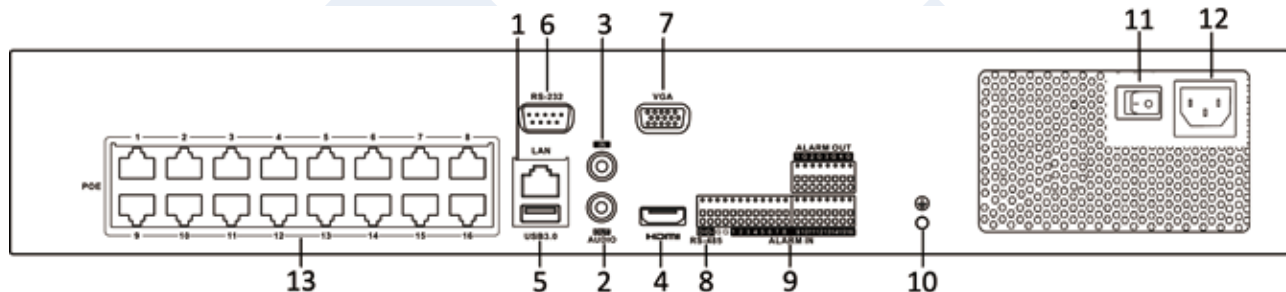

Rear Panel:

1. LAN Network Interfaces	7. VGA Interface
2. Audio out	8. RS-485 Serial Interface
3. Audio in	9. Alarm in/out
4. HDMI Interface	10. GND
5. USB 3.0 Interface	11. 100~240VAC Power Input
6. RS-232 Serial Interface	12. Power Switch
	13. Network Interfaces with PoE function