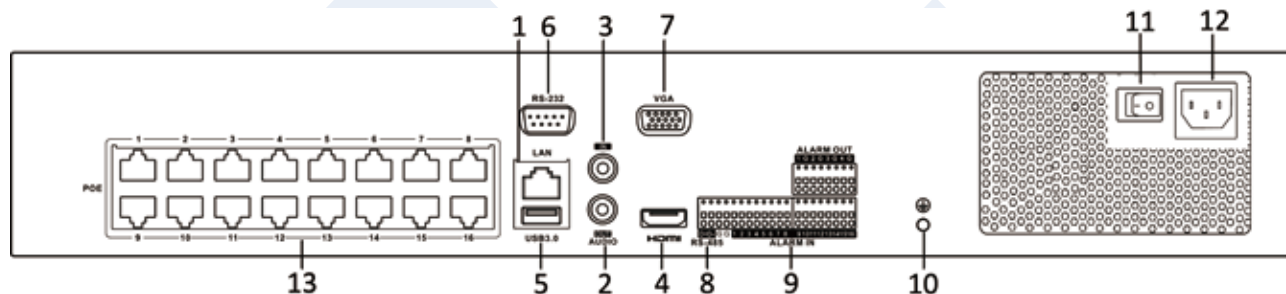

Rear Panel:

1. LAN Network Interfaces	7. VGA Interface
2. Audio out	8. RS-485 Serial Interface
3. Audio in	9. Alarm in/out
4. HDMI Interface	10. GND
5. USB 3.0 Interface	11. Power Switch
6. RS-232 Serial Interface	12. 100~240VAC Power Input
	13. Network Interfaces with PoE function