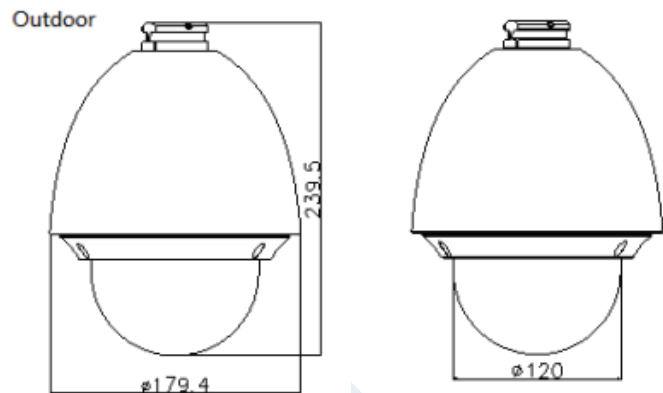

Dimensions:

Platinum 1080P TVI PTZ High Speed Dome Camera 2.1MP PTZH212X23

CAMERA	
Image Sensor	1/3" Progressive Scan CMOS
Min. Illumination	Color: 0.05Lux@(F1.6,AGC ON); B/W: 0.01Lux@(F1.6,AGC ON)
Max. Image Resolution	1920 x 1080
White Balance	Auto / Manual /ATW/Indoor/Outdoor
AGC	Auto / Manual
S / N Ratio	≥ 50dB
3D DNR	Support
BLC	Support
DWDR	Support
Shutter Time	1-1/10,000s
Day & Night	IR Cut Filter
Privacy Mask	8 privacy masks programmable; a maximum of 8 zones can be masked simultaneously on the same video screen
Lens	
Focal Length	4-92mm, 23x
Digital Zoom	16X
Zoom Speed	Approx.3s(Optical Wide-Tele)
Angle of View	49-2.2 degree (Wide-Tele)
Min. Working Distance	10-1000mm(Wide-Tele)
Aperture Range	F1.6-F3.5
Focus Mode	Auto / Semiautomatic / Manual
Pan and Tilt	
Pan Range	360° endless
Pan Speed	Pan Manual Speed: 0.1°-160°/s,Pan Preset Speed: 160°/s
Tilt Range	0-90° (Auto Flip)
Tilt Speed	Tilt Manual Speed: 0.1°-120°/s,Tilt Preset Speed: 120°/s
Number of Preset	256
Patrol	8 patrols, up to 32 presets per patrol
Pattern	4 patterns, with the total recording time not less than 10 minutes
Park action	Preset / Patrol / Pattern / Pan scan / Tilt scan / Panorama scan
Scheduled Task	Auto scan / Frame scan / Random scan / Patrol / Pattern / Preset / Panorama scan / Tilt scan /
RS-485 communication diagnosis	Support
Input/ Output	
HD Output	1 1080P output, 1.0V[p-p] / 75Ω, NTSC (or PAL) composite, BNC
CVBS Output	1.0V[p-p] / 75Ω, NTSC (or PAL) composite, BNC
Alarm Input	2
Alarm Output	1
RS-485 Interface	Half-duplex mode;Self-adaptive Pelco-P, Pelco-D protocol

Platinum 1080P TVI PTZ High Speed Dome Camera 2.1MP PTZH212X23

General	
Power	24V AC, Max. 18W
Working Temperature / Humidity	-30 °C-65°C(-22°F-149°F)/90% or less
Weatherproof Rating	IP66 standard
Dimensions	Φ7.06"×9.43"(Φ179.4×239.5mm)
Weight (approx.)	4.4lbs(2.0kg)