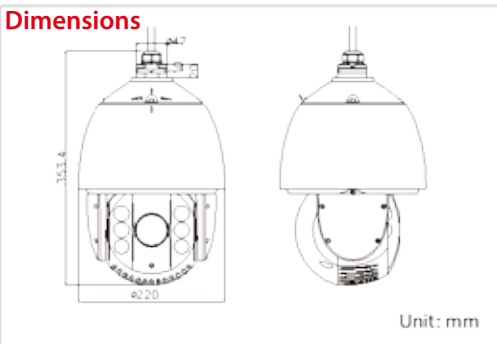

### Dimensions

PTZH772X30IR	
<b>Camera</b>	
Image Sensor	1 / 3" Sensor
Effective Pixel	3270K
Horizontal Resolution	1100TVL
Signal System	PAL / NTSC
Min. Illumination	Color: 0.2Lux@( F1.6,AGC ON) ; B / W: 0.02Lux@( F1.6,AGC ON)
White Balance	Auto / Manual / ATW / Indoor / Outdoor
AGC	Auto / Manual
S / N Ratio	≥50dB
3D DNR	Support
Digital WDR	Support
EIS	Support
Backlight Compensation	Support
Shutter Time	1-1 / 10,000s
Day & Night	IR Cut Filter
Digital Zoom	16x
Privacy Mask	8 privacy masks programmable; a maximum of 8 zones can be masked simultaneously on the same video screen
Focus Model	Auto / Semiautomatic / Manual
<b>Lens</b>	
Focal Length	4-120mm, 30X
Zoom Speed	Approx.3.0s(Optical Wide-Tele)
Angle of View	58-1.7 degree(Wide-Tele)
Min. Working Distance	10-1500mm (Wide-Tele)
Aperture	F1.6-F4.4
<b>Pan and Tilt</b>	
Pan Range	360° endless
Pan Speed	Pan Manual Speed: 0.1° -160° / s; Pan Preset Speed: 240° / s
Tilt Range	-15° -90° (Auto Flip)
Tilt Speed	Tilt Manual Speed: 0.1° -120° / s; Tilt Preset Speed: 200° / s
Proportional Zoom	Rotation speed can be adjusted automatically according to zoom multiples
Number of Preset	256
Patrol	8 patrols, up to 32 presets per patrol
Pattern	4 patterns, with the total recording time not less than 10 minutes
Power-off Memory	Support
Park Action	Preset / Patrol / Pattern / Pan scan / Tilt scan / Frame Scan / Random scan / Panorama scan
PTZ Position Display	On/Off
Preset Freezing	Support
Scheduled Task	Preset / Patrol / Pattern / Pan scan / Tilt scan / Frame Scan / Random scan / Panorama scan
RS-485 communication diagnosis	Support
<b>Infrared</b>	
IR Distance	394ft(120m)
IR Intensity	Automatically adjusted, depending on the zoom ratio
<b>Input / Output</b>	
Monitor Output	1 HD TVI output , (1.0V[p-p] / 75Ω, NTSC (or PAL) composite, BNC)
RS-485 Interface	Half-duplex mode; Pelco-P, Pelco-D protocol
UTC function	Self-adaptive PELCO_C
<b>General</b>	
Menu Language	English, Chinese
Power	24VAC,Max. 30W(IR: 9W, Heater: 6W)
Working Temperature / Humidity	-22° F-149° F(-30° C-65° C) 90% or less
Protection Level	IP66 standard (outdoor dome) TVS 4,000V lightning protection, surge protection and voltage transient protection
Dimensions	Φ 8.66" × 13.91" (Φ 220 × 353.4mm)
Weight (approx.)	12.13lbs(5.5kg)