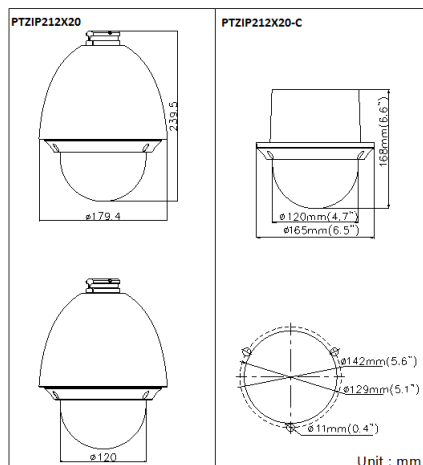

Dimensions

PTZIP212X20/PTZIP212X20-C	
Camera	
Image sensor	1/2.8" Progressive Scan CMOS
Effective pixel	1920(H) × 1080(V)
Min. illumination	Color: 0.05Lux @ (F1.6, AGC On), B/W: 0.01Lux @ (F1.6, AGC On)
White balance	Auto/Manual/ATW/Indoor/Outdoor/Daylight lamp/Sodium lamp
AGC	Auto / Manual
S / N ratio	≥ 52dB
Digital noise reduction	3D DNR
Backlight compensation	BLC
Wide dynamic range	Digital WDR
Defog	Support
Shutter speed	1/1 ~ 1/10,000s
Day & Night	IR Cut Filter
Digital zoom	16X
Focus mode	Auto / Semiautomatic / Manual
Privacy Mask	2 privacy masks programmable
Lens	
Focal length	4.7-94mm, 20x
Zoom speed	Approx.3s (Optical Wide-Tele)
Angle of view	58.3 ~ 3.2 degree (Wide-Tele)
Min. working distance	10 ~ 1000mm (Wide-Tele)
Aperture range	F1.6 ~ F3.5
Pan and Tilt	
Pan / Tilt range	Pan: 360° endless; Tilt: -2° ~ 90° (Auto Flip)
Pan / Tilt speed	Pan manual speed: 0.1° ~ 160° /s, Pan preset speed: 160° /s Tilt manual speed: 0.1° ~ 120° /s, Tilt preset speed: 120° /s
Proportional zoom	Rotation speed can be adjusted automatically according to zoom multiples
Number of preset	256
Patrol	8 patrols, up to 32 presets per patrol
Park action	Pattern/Pan scan/Tilt scan/Frame scan/Panorama scan/Random scan
Power-off memory	Support
PTZ position display	On / off
Preset freezing	Support
Local Video and Audio	
Alarm input / output	1 input 0-5v DC / 1 relay output, alarm response actions configurable
Audio input / output	1 mic/Line in, 2-2.4V(p-p); output impedance: 1KΩ, ±10% / 1 output, Line level, impedance: 600Ω
Network	
Ethernet	10Base-T / 100Base-TX, RJ45 connector
Max. image resolution	1920 × 1080
Frame rate	60Hz: 30 fps (1920 × 1080), 30 fps (1280 × 720); 50Hz: 25 fps (1920 × 1080), 25 fps (1280 × 720)
Image compression	H.264/MJPEG
SVC	Support
ROI encoding	Support 2 areas with adjustable levels
Audio compression	G.711u / G.711a / G.726 / MP2L2
Protocols	IPv4/IPv6, HTTP, HTTPS, 802.1X, QoS, FTP, SMTP, UPnP, SNMP, DNS, DDNS, NTP, RTSP, RTP, TCP, UDP, IGMP, ICMP, DHCP, PPPoE
Simultaneous live view	Up to 6
Streams	Dual streams
SD memory card	Built-in micro SD card slot, up to 64GB, support edge recording
User/Host Level	Up to 32 users, 3 Levels: Administrator, Operator, User
Security measures	User authentication (ID and PW), Host authentication (MAC address), IP address filtering
Integration	
Application programming	Open-ended API, support Onvif, PSIA and CGI
Web Browser	IE 7+, Chrome 18+, Firefox 5.0+, Safari 5.02+
General	
Power	24VAC/PoE+(802.3at), Max18W; -C: 24VAC/PoE(802.3af), Max 12W
Working temperature	-22° F ~ 149° F (-30° C ~ 65° C); -C: 14° F ~ 122° F (-10° C ~ 50° C)
Humidity	90% or less
Protection level	IP66(PTZIP212X20), TVS 4,000V lightning protection, surge protection and voltage transient protection
Dimensions	φ7.06" × 9.43" (φ179.4 × 239.5mm) (PTZIP212X20) φ6.50" × 6.61" (φ165 × 168mm) (PTZIP212X20-C)
Weight	Approx. 4.41lbs (2Kg)