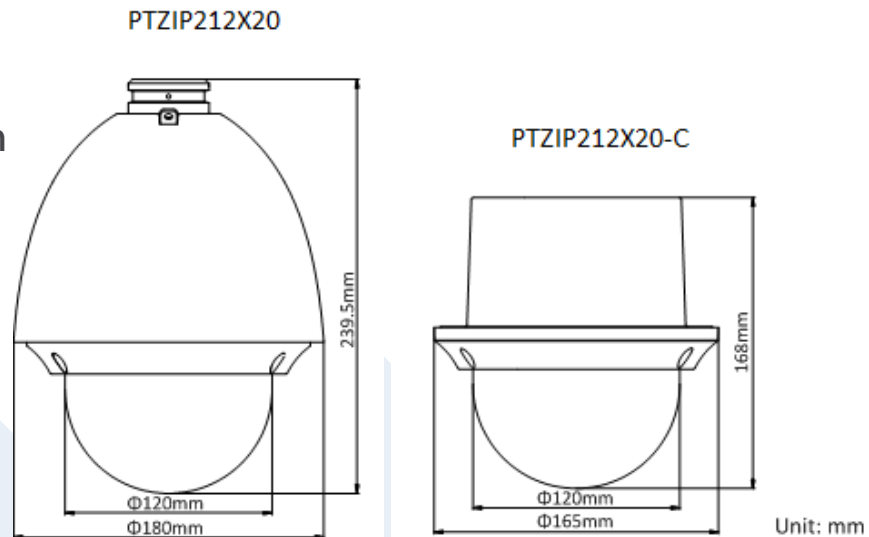

Dimensions: