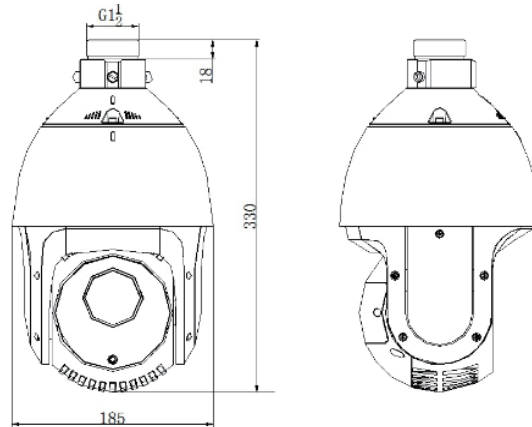

## Key Features:

- 2.1MP High Definition
- 1/2.8" CMOS
- 1920X1080P@30fps
- 4.7-94mm Lens
- 20x Optical Zoom
- 4 IR LEDs up to 492ft (150m)
- True Day/Night, 3D DNR, DWDR, Privacy Masking
- AC 24V, High POE
- Support BNC output
- 5"(Φ)
- Wall Mount Bracket Included

## Dimensions:

Unit:mm