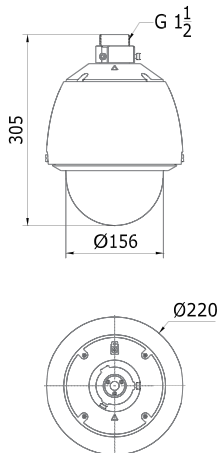

### Dimensions

PTZIP741X30	
<b>Camera</b>	
Image Sensor	1/3" sensor
Effective Pixel	1320K pixels
Min. Illumination	Color: 0.05Lux@( F1.6, AGC ON), B/W: 0.01Lux@( F1.6, AGC ON)
White Balance	Auto / Manual / ATW/Indoor/Outdoor/Daylight lamp/Sodium lamp
AGC	Auto / Manual
S / N Ratio	≥ 52dB
Digital Noise Reduction	3D DNR
Backlight Compensation	BLC
Wide Dynamic Range	Digital WDR
Shutter Speed	1 ~ 1/10,000s
Day & Night	IR Cut Filter
Focus Mode	Auto / Semiautomatic / Manual
<b>Lens</b>	
Focal Length	4.3~129mm, 30x
Zoom Speed	Approx.3s(Optical Wide-Tele)
Angle of View	58.9 ~ 2.11 degree (Wide-Tele)
Min. Working Distance	10 ~ 1,500mm(Wide-Tele)
Aperture Range	F1.6~ F5.0
<b>Pan and Tilt</b>	
Pan / Tilt Range	Pan: 360° endless; Tilt: -5° ~ 90° (Auto Flip)
Pan / Tilt Speed	Pan Manual Speed: 0.1° ~ 250° /s, Pan Preset Speed: 300° /s Tilt Manual Speed: 0.1° ~ 150° /s, Tilt Preset Speed: 200° /s
Proportional Zoom	Rotation speed can be adjusted automatically according to zoom multiples
Number of Preset	256
Patrol	8 patrols, up to 32 presets per patrol
Park action	Pattern / Pan scan / Tilt scan / Random scan / Frame scan / Panorama scan
<b>Input/ Output</b>	
Audio Input	Audio input (Line input), 2 ~ 2.4V[p-p]; output impedance: 1KΩ ± 10%
Audio Output	Line level, impedance: 600Ω
<b>Network</b>	
Ethernet	10Base-T / 100Base-TX, RJ45 connector
Max. Image Resolution	1280 × 960
Frame Rate	60Hz: 30fps(1280 × 960), 30fps (1280 × 720) 50Hz: 25fps(1280 × 960), 25fps (1280 × 720)
Image Compression	H.264 / MPEG4
Audio Compression	G.711u /G.711a /G.726
Protocols	IPv4/IPv6, HTTP, HTTPS, 802.1x, Qos, FTP, SMTP, UPnP, SNMP, DNS, DDNS, NTP, RTSP, RTP, TCP/IP, UDP, IGMP, ICMP, DHCP, PPPoE
Simultaneous Live View	Up to 6
Streams	Dual Streams
Mini SD Memory Card	Micro SD Slot, up to 32GB
User/Host Level	Up to 32 users,3 Levels: Administrator, Camera control, Live view only
Security Measures	User authentication (ID and PW), Host authentication (MAC address)
<b>Integration</b>	
Application programming	Open-ended API, support Onvif, PSIA and CGI
Web Browser	IE 7, IE 8, IE 9, Chrome 8 +, Firefox 3.5 +, Safari 5 +
<b>General</b>	
Power	24 VAC/POE+; Max. 22W
Working Temperature	-22° F ~ 149° F(-30° C ~ 65° C)
Humidity	90% or less
Protection Level	IP66 standard TVS 4,000V lightning protection, surge protection and voltage transient protection
Impact Protection	IEC60068-275Eh, 20J; EN50102, up to IK10
Dimension	Φ8.66" × 12.02" (Φ220 × 305mm without bracket)
Weight (approx.)	11.02lbs(5Kg without bracket)