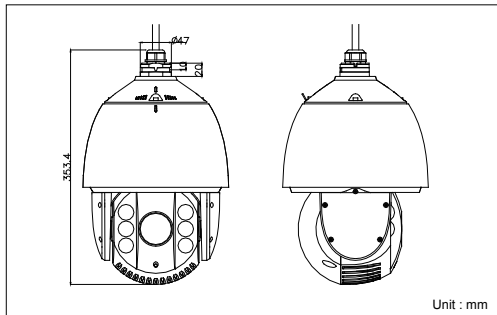

Dimensions

PTZIP772X30IR	
Camera	
Image Sensor	1/2.8" sensor
Effective Pixel	2230K pixels
Min. Illumination	Color:0.05Lux@F1.6, AGC ON; B/W:0.01 Lux@F1.6, AGC ON; 0 Lux with IR
White Balance	Auto / Manual /ATW/Indoor/Outdoor/Daylight lamp/Sodium lamp
AGC	Auto / Manual
S / N Ratio	≥ 52dB
Digital Noise Reduction	3D DNR
Backlight Compensation	BLC
Wide Dynamic Range	128X Digital WDR
Shutter Speed	1 ~ 1/10,000s
Day & Night	IR Cut Filter
Focus Mode	Auto / Semiautomatic / Manual
Lens	
Focal Length	4.3 ~ 129mm, 30x
Zoom Speed	Approx 3s(Wide-Tele)
Angle of View	65.1 ~ 2.34 degree (Wide-Tele)
Min. Working Distance	10 ~ 1500mm(Wide-Tele)
Aperture Range	F1.6 ~ F5.0
Pan and Tilt	
Pan / Tilt Range	Pan: 360° endless; Tilt: -15° ~ 90° (Auto Flip)
Pan / Tilt Speed	Pan Manual Speed: 0.1° ~ 160° /s, Pan Preset Speed: 240° /s Tilt Manual Speed: 0.1° ~ 120° /s, Tilt Preset Speed: 200° /s
Proportional Zoom	Rotation speed can be adjusted automatically according to zoom multiples
Number of Preset	256
Park action	Pattern/Pan scan/Tilt scan/Frame scan/Panorama scan/Random scan
Patrol	8 patrols, up to 32 presets per patrol
Power-off Memory	Support
Infrared	
IR Distance	Up to 100m
IR Intensity	Automatically adjusted depending on the zoom ratio
Input/ Output	
Audio Input	Audio input (LINE input), 2 ~ 2.4V(p-p); output impedance: 1KΩ, ±10%
Audio Output	Line level, impedance: 600Ω
Network	
Ethernet	10Base-T / 100Base-TX, RJ45 connector
Max. Image Resolution	1920 × 1080
Frame Rate	60Hz: 30 fps (1920 × 1080), 30 fps (1280 × 960), 30 fps (1280 × 720) 50Hz: 25 fps (1920 × 1080), 25 fps (1280 × 960), 25 fps (1280 × 720)
Image Compression	H.264/MPEG4
Audio Compression	G.711u /G.711a /G.726
Protocols	IPv4/IPv6, HTTP, HTTPS, 802.1x, Qos, FTP, SMTP, UPnP, SNMP, DNS, DDNS, NTP, RTSP, RTP, TCP, UDP, IGMP, ICMP, DHCP, PPPoE
Simultaneous Live View	Up to 6
Streams	Dual Streams
Mini SD Memory Card	MicroSD Slot, up to 32GB
User/Host Level	Up to 32 users, 3 Levels: Administrator, Camera control, Live view only
Security Measures	User authentication (ID and PW), Host authentication (MAC address), IP address filtering
Integration	
Application programming	Open-ended API, support Onvif, PSIA and CGI
Web Browser	IE 7, IE8, IE9, Chrome 8+, Firefox 3.5+, Safari 5+
General	
Power	24 VAC / High-PoE; Max. 30W / 21W (IR On / Off)
Working Temperature	-22° F ~ 149° F (-30° C ~ 65° C)
Humidity	90% or less
Protection Level	IP66 standard TVS 4,000V lightning protection, surge protection and voltage transient protection
Dimensions	Φ8.66" × 13.91" (Φ220 × 353.4mm without bracket)
Weight (approx.)	12.13lbs(5.5kg without bracket)