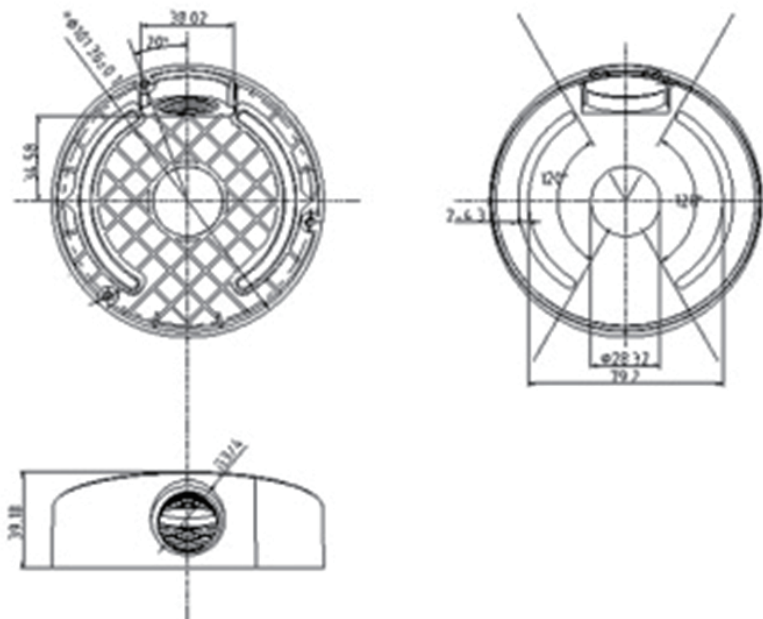

# Angled Ceiling Mount LTB349

Suitable for CMIP74XX/CMHD74XX dome camera

## Properties

Parameter	Angled Ceiling Mount for CMIP74XX/CMHD74XX dome camera
Construction	ABS Plastic
Dimension	Φ101x39mm(Φ4.0"x 1.5")
Weight	200g(0.4lbs)

## Dimensions:

©2015 LT Security, Inc. All Rights Reserved. White papers, data sheets, quick start guides, and/or user manuals are for reference only and may or may not be entirely up to date or accurate based upon the version or models. Product names mentioned herein may be the unregistered and/or registered trademarks of their respective owners.