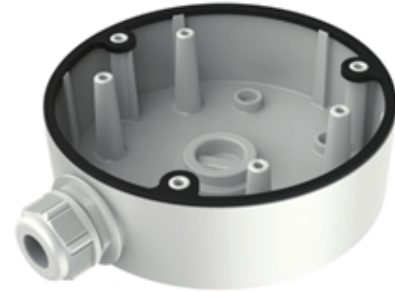

Junction Box for Dome Camera LTB701

Suitable for dome camera

Properties	
Parameter	Junction Box for dome camera CMIP70x3W-MZ
Construction	Aluminum alloy
Dimension	Φ 137 mm × 42 mm (5.4" × 1.7")
Weight	280 g (0.62 lb.)

Dimensions: