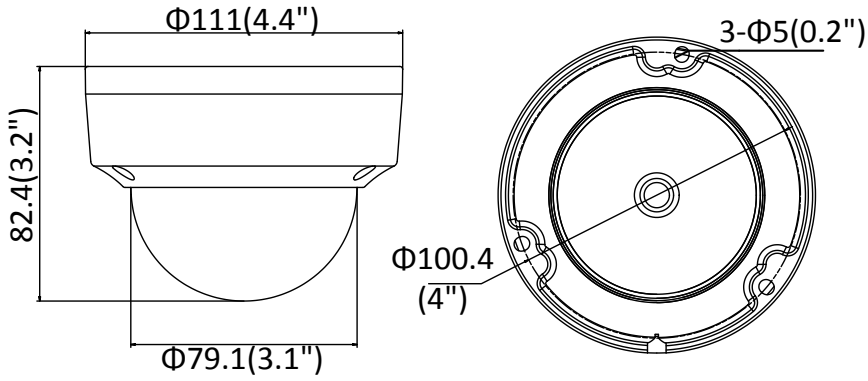

Dimensions

Unit: mm

Accessories

LTB349

LTB342-110

LTB376

LTB347

LTB757

LTB758