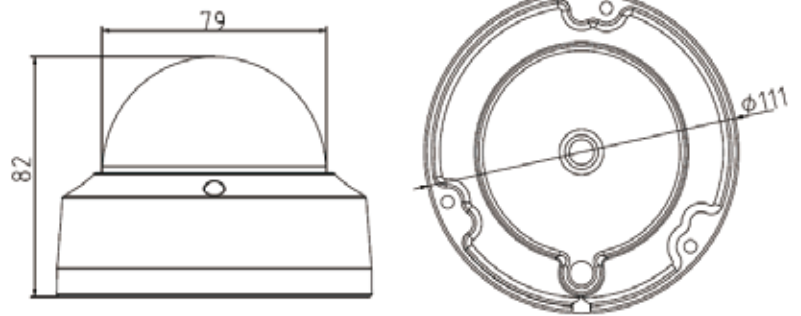

## Dimensions:

## CMIP7422N-28M

CAMERA	
Image Sensor	1/2.8" Progressive Scan CMOS
Min. Illumination	0.01Lux @ (F1.2, AGC ON), 0 Lux with IR
Shutter Speed	1/3 s to 1/10,000 s
Lens	2.8mm
Lens Mount	M12
Day & Night	IR cut filter with auto switch
DNR	3D DNR
Wide Dynamic Range	Digital WDR
Swivel and Tilt	Swivel: -90° ~ 90° , Tilt: 0° ~ 75°
Compression Standard	
Video Compression	H.264 / MJPEG
H.264 Type	Main Profile
Video Bit Rate	32 Kbps ~ 8 Mbps
Dual streams	Support
Image	
Max. Resolution	1920 × 1080
Frame Rate	60Hz: 30fps (1920 × 1080), 30fps (1280 × 960), 30fps (1280 × 720) 50Hz: 25fps (1920 × 1080), 25fps (1280 × 960), 25fps (1280 × 720)
Image Setting	Rotate Mode, Saturation, Brightness, Contrast, Sharpness adjustable by client software or web browser
BLC	Support, zone configurable
ROI Codec	Support
Network	
Network Storage	NAS (Support NFS, SMB/CIFS),
Alarm Trigger	Motion detection, Tampering alarm, Network disconnect, IP address conflict, Storage exception
Protocols	TCP/IP, UDP, ICMP, HTTP, HTTPS, FTP, DHCP, DNS, DDNS, RTP, RTSP, RTCP, PPPoE, NTP, UPnP, SMTP, SNMP, IGMP, 802.1X, QoS, IPv6, Bonjour
General	One-key reset, Flash-prevention, dual stream, mirror, password protection, privacy mask, watermark, IP address filtering, Anonymous access
Standard	ONVIF (PROFILE S, PROFILE G), PSIA, CGI, ISAPI
Interface	
Communication Interface	1 RJ45 10M/100M Ethernet port
On-board storage	Built-in Micro SD/SDHC/SDXC slot, up to 128GB
Reset	Yes
General	
Working Temperature / Humidity	-22 °F ~ 140 °F (-30 °C ~ 60 °C) Humidity 95% or less (non-condensing)
Power Supply	DC12V ±10%, PoE (802.3af)
Power Consumption	Max. 5W
IR Range	Approx. 70ft
Weather Proof Ratings	IP67
Impact Protection	IK10
Dimensions	Φ4.4" × 3.2" (Φ111 × 82.0mm)
Weight	1.1 lbs (500g)