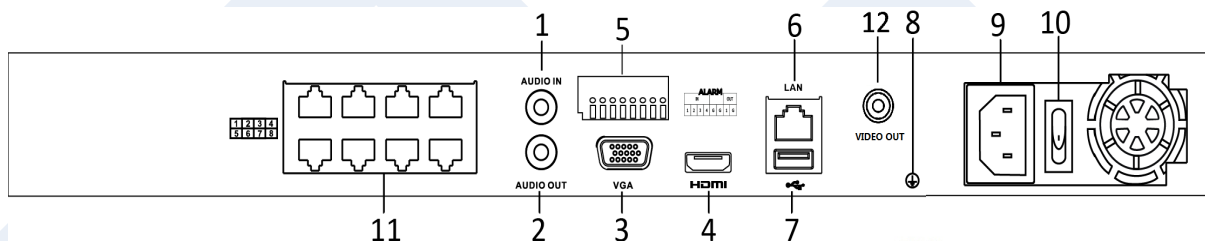

Platinum Enterprise Level 8 Channel NVR 1U

LTN8608-P8

Key Features:

Rear Panel:

- Up to 8 network cameras can be connected
 - Support live view, storage, and playback of the connected camera with up to the resolution of 12 megapixels
 - Up to 8 independent PoE network interfaces for different models
 - HDMI Video output at up to 4K (3840 × 2160) resolution
 - Up to 2 SATA hard disks can be connected with up to 6TB capacity for each
 - Supports HDD quota and group modes
- 1. Audio in
 - 2. Audio out
 - 3. VGA Interface
 - 4. HDMI Interface
 - 5. Alarm in/out
 - 6. LAN Network Interfaces
 - 7. USB 3.0 Interface
 - 8. GND
 - 9. 100~240VAC Power Input
 - 10. Power Switch
 - 11. Network Interfaces with PoE function
 - 12. Video out