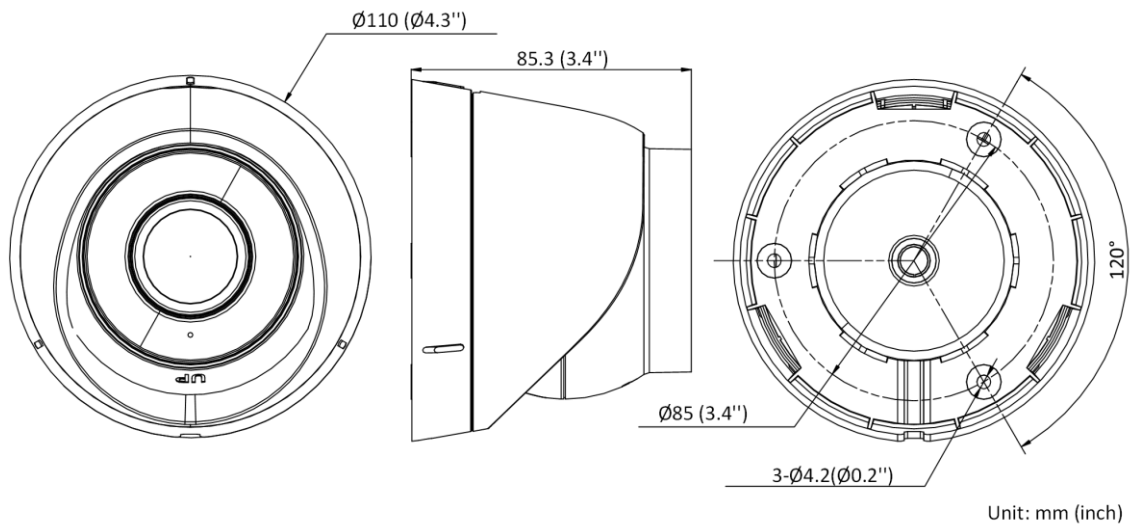

▪ Dimension

▪ Accessory

▪ Optional

LTB379	LTBB03-W	LTB378	LTB342-110T
Corner Mount	Junction Box	Vertical Pole Mount	Wall Mount