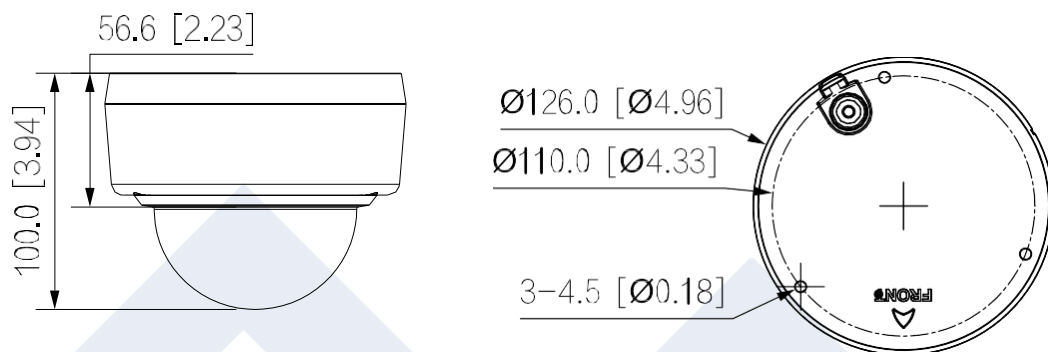

Alarm event	No SD card, SD card full, SD card error, service life warning (only supported by card), network disconnection, IP conflict, illegal access, motion detection, video tampering, intrusion, tripwire, scene changing, audio detection, voltage detection, defocus detection, external alarm, IMD, safety exception
Network	
Protocol	IPv4, IPv6, HTTP, TCP, UDP, ARP, RTP, RTSP, RTCP, RTMP, SMTP, FTP, SFTP, DHCP, DNS, DDNS, QoS, UPnP, NTP, Multicast, ICMP, IGMP, NFS, SAMBA, PPPoE, SNMP
Interoperability	ONVIF(Profile S/Profile G/Profile T), API, P2P
Storage	FTP, SFTP, Micro SD Card (support max. 256 G), NAS
Web Browser	IE: IE8, IE9, IE11, Chrome, Firefox
Client	PRO-X, X Station
Interface	
Network	RJ-45 (10/100 Base-T)
Audio I/O	1-channel (RCA port) audio input, 1-channel (RCA port) audio output
Alarm I/O	1-channel alarm input: 5mA 3V-5V DC, 1-channel alarm output: 300mA 12V DC
General	
Power	12V DC/PoE (802.3af), <8.2W
Housing	Metal
Dimensions	100.0 mm × Ø126.0 mm (3.94" × Ø4.96")
Operating Conditions	-30°C to +60°C (-22°F to +140°F)/Less than 95% RH
Storage Conditions	-40°C to +60°C (-40°F to +140°F)
Protection Grade	IP67, IK10
Net Weight	0.60 kg (1.3lb)
Gross Weight	0.77 kg (1.7lb)
Certification	FCC

Dimensions (mm[inch])