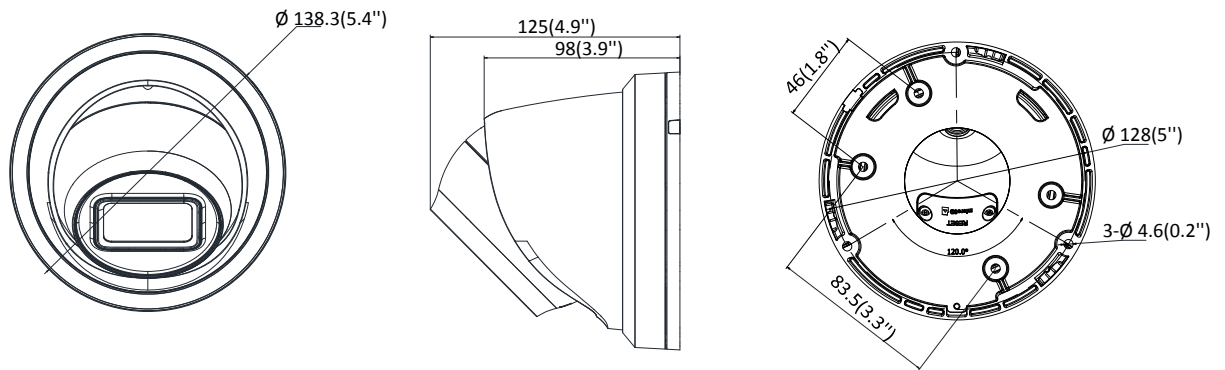

Dimensions

Unit: mm

Accessories

LTB342-140
Wall Mount

LTB701
Junction Box