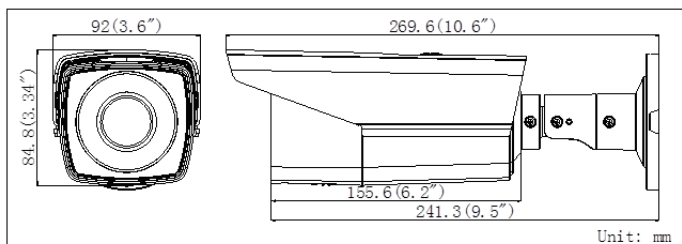

WH-CH3211

HD720P HD-TVI Bullet Camera

Key features

- HD720P Video Output
- Adopt HDTV Technology
- True Day/Night
- DNR, Smart IR
- 131ft(40m) IR distance
- IP66 weatherproof

Dimensions

WH-CH3211	
Camera	
Image Sensor	1/3" Sensor
Signal System	NTSC/PAL(Euro Version)
Effective Pixels	1280(H)*720(V)
Min. Illumination	0.01 Lux @(F1.2,AGC ON), 0 Lux with IR
Shutter Time	NTSC: 1/30 s(PAL: 1/25 s) to 1/50,000 s
Lens	2.8-12mm
	Angle of View: 80° -27.2°
Day & Night	ICR
Synchronization	Internal synchronization
Video Frame Rate	NTSC: 720p@30fps/PAL: 720p@25fps
HD Video Output	1 Analog HD output
S/N Ratio	More than 52dB
General	
Working Temperature /Humidity	-40° F - 140° F (-40° C - 60° C) Humidity 90% or less (non-condensing)
Power Supply	12V DC
Power Consumption	Max. 5W
Weather Proof Ratings	IP66
IR Range	Up to 131ft(40m)
Dimensions	3.6" x 3.4" x 10.6" (92.0× 84.8× 269.6 mm)
Weight	3.3lb(1500g)