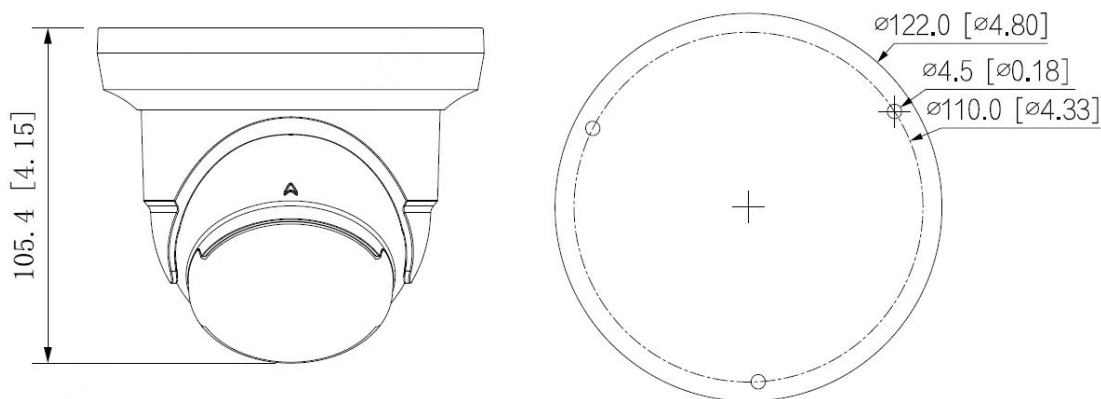

Alarm event	No SD card, SD card full, SD card error, service life warning (only supported by card), network disconnection, IP conflict, illegal access, motion detection, video tampering, intrusion, tripwire, scene changing, audio detection, voltage detection, IMD, safety exception
Network	
Protocol	IPv4, IPv6, HTTP, TCP, UDP, ARP, RTP, RTSP, RTCP, RTMP, SMTP, FTP, SFTP, DHCP, DNS, DDNS, QoS, UPnP, NTP, Multicast, ICMP, IGMP, NFS, SAMBA, PPPoE, SNMP
Interoperability	ONVIF(Profile S/Profile G/Profile T), API, P2P
Storage	FTP, SFTP, Micro SD Card (support max. 256 G), Cloud, NAS
Web Browser	IE: IE8, IE9, IE11, Chrome, Firefox
Client	PRO-X, X Station
Interface	
Network	RJ-45 (10/100 Base-T)
General	
Power	12V DC/PoE (802.3af), <7.9W
Housing	Aluminum alloy body, except for trim ring
Dimensions	105.4 mm × Φ122.0 mm (4.15" × Φ4.8")
Operating Conditions	-40°C to +60°C (-40°F to +140°F)/ less than 95% RH
Storage Conditions	-40°C to +60°C (-40°F to +140°F)
Protection Grade	IP67
Net Weight	0.55 kg (1.2lb)
Gross Weight	0.69 kg (1.5lb)
Certification	FCC

Dimensions (mm[inch])

mm [inch]