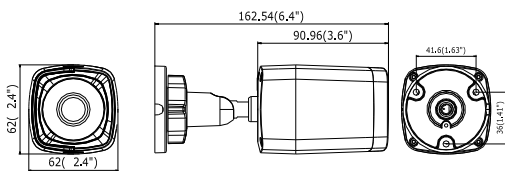

WH-CI3020

2MP IR Mini Bullet Camera

Key features

- 2.0 megapixel high resolution
- Full HD 1080P real-time video
- Region of Interest(ROI)
- 3D DNR & DWDR & BLC
- IP66 rating
- IR range: up to 100ft(30m)
- IR cut filter with auto switch

Dimensions

WH-CI3020	
Camera	
Image sensor	1/3" sensor
Min. illumination	0.07 lux @F1.2, AGC ON, 0 lux with IR
Shutter time	1/25s ~ 1/100,000s
Lens	4mm @F2.0 Angle of view: 79°
Lens mount	M12
Day & night	IR cut filter with auto switch
Digital noise reduction	3D DNR
Compression Standard	
Video compression	H.264 / MJPEG
Bit rate	32 Kbps ~ 8Mbps
Dual Stream	Yes
Image	
Max. Image Resolution	1920 × 1080
Frame rate	60Hz: 30fps (1920 × 1080), 30fps (1280 × 960), 30fps (1280 × 720) 50Hz: 25fps (1920 × 1080), 25fps (1280 × 960), 25fps (1280 × 720)
Image settings	Rotate mode, Saturation, Brightness, Contrast adjustable by client software or web browser
BLC	Yes,zone optional
ROI	Support
Network	
Network storage	NAS
Alarm trigger	Motion detection, tampering alarm, network disconnect , IP address conflict,storage exception
Protocols	TCP/IP,ICMP,HTTP,HTTPS,FTP,DHCP,DNS,DDNS,RTP,RTSP,RTCP, PPPoE,NTP,UPnP,SMTP,SNMP,IGMP,802.1X,QoS,IPv6,Bonjour
Interoperability	ONVIF, PSIA, CGI, ISAPI
Security	User Authentication, Watermark
Interface	
Communication interface	1 RJ45 10 M / 100 M Ethernet interface
Reset Button	Yes
General	
Operating conditions	-22° F ~ 140° F(-30° C ~ 60° C) humidity 95% or less (non-condensing)
Power supply	12 VDC ± 10% , PoE (802.3af)
Power consumption	Max. 7W
Weather proof rating	IP66
IR range	Up to 100ft(30m)
Dimension	2.4" × 2.4" × 6.4" (62.0 x 62.0 x 162.5mm)
Weight	0.7lbs(300g)