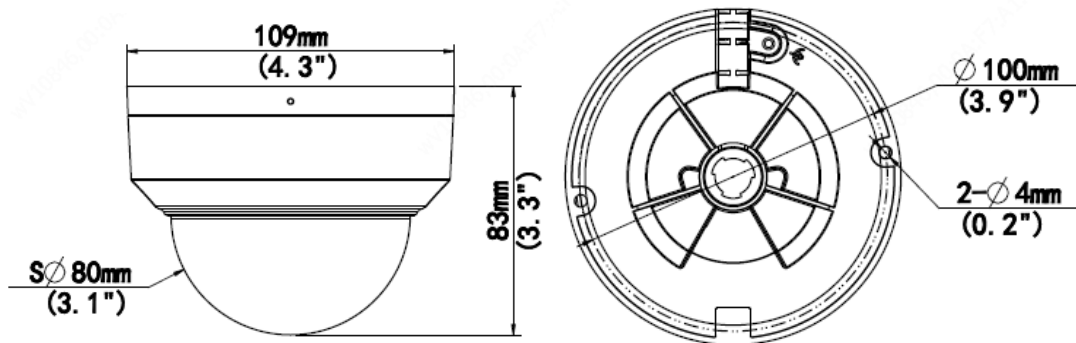

Dimensions

Accessories

VSJB742

VSWM342

VSPM342