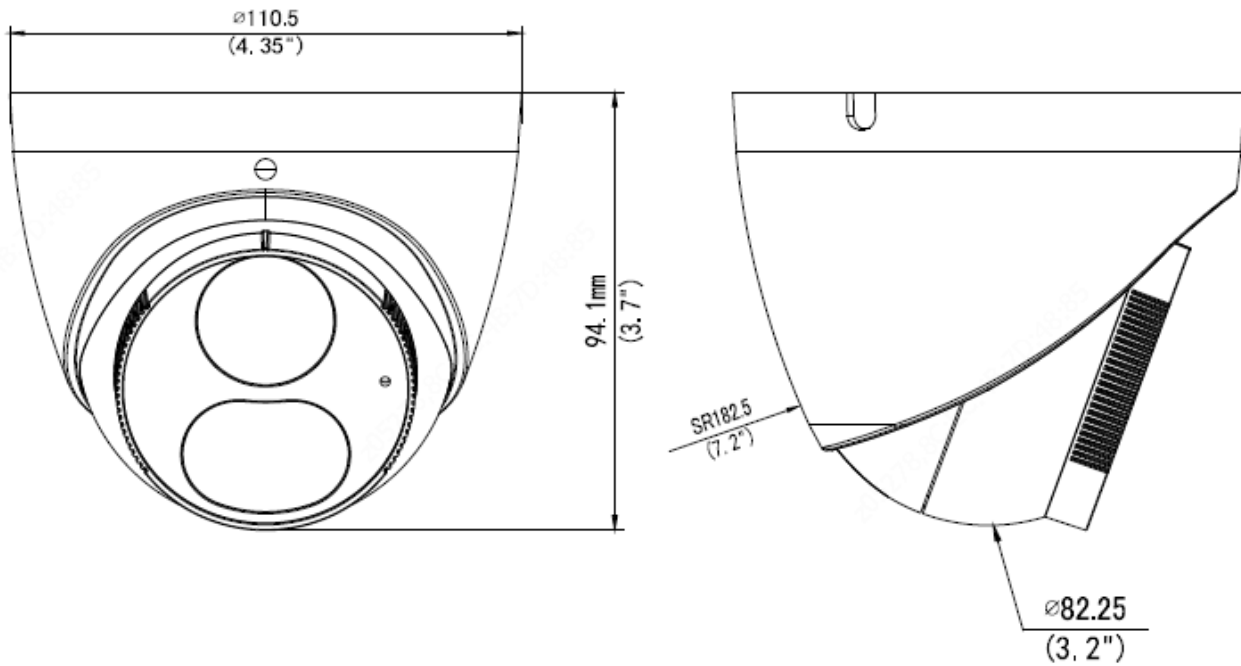

## Specifications

VSIP3C52W-28MA					
Camera					
Sensor	1/2.7", 5.0 megapixel, progressive scan, CMOS				
Lens	2.8mm@F1.0				
DORI Distance	Lens (mm)	Detect (m)	Observe (m)	Recognize (m)	Identify (m)
	2.8	63.0	25.2	12.6	6.3
Angle of view(H)	102.0°				
Angle of View (V)	53.4°				
Angle of View (O)	121.0°				
Adjustment angle	Pan: 3° ~ 360°		Tilt: 0° ~ 80°		Rotate: 3° ~ 360°
Shutter	Auto/Manual, 1 ~ 1/100000s				
Minimum Illumination	Colour: 0.001Lux (F1.0, AGC ON)				
S/N	>56dB				
Defog	Digital Defog				
WDR	120dB				
LEDs Number	2				
LED Distance	Up to 30m (98ft)				
Video					
Video Compression	H.265 Zip+, H.265, H.264, MJPEG				
H.264 code profile	Baseline profile, Main profile, High profile				
Frame Rate	Main Stream: 5MP (2880*1620), Max 25fps; 4MP (2560*1440), Max 25fps; 3MP (2304*1296), Max 25fps; 2MP (1920*1080), Max 30fps; Sub Stream: 720P (1280*720), Max 30fps; D1 (720*576), Max 30fps; 640*360, Max 30fps; 2CIF (704*288), Max 30fps; CIF (352*288), Max 30fps; Third Stream: D1 (720*576), Max 30fps; 640*360, Max 30fps; 2CIF (704*288), Max 30fps; CIF (352*288), Max 30fps;				
Video Bit Rate	128 Kbps~16 Mbps				
9:16 Corridor Mode	Supported				
OSD	Up to 8 OSDs				

## Dimensions