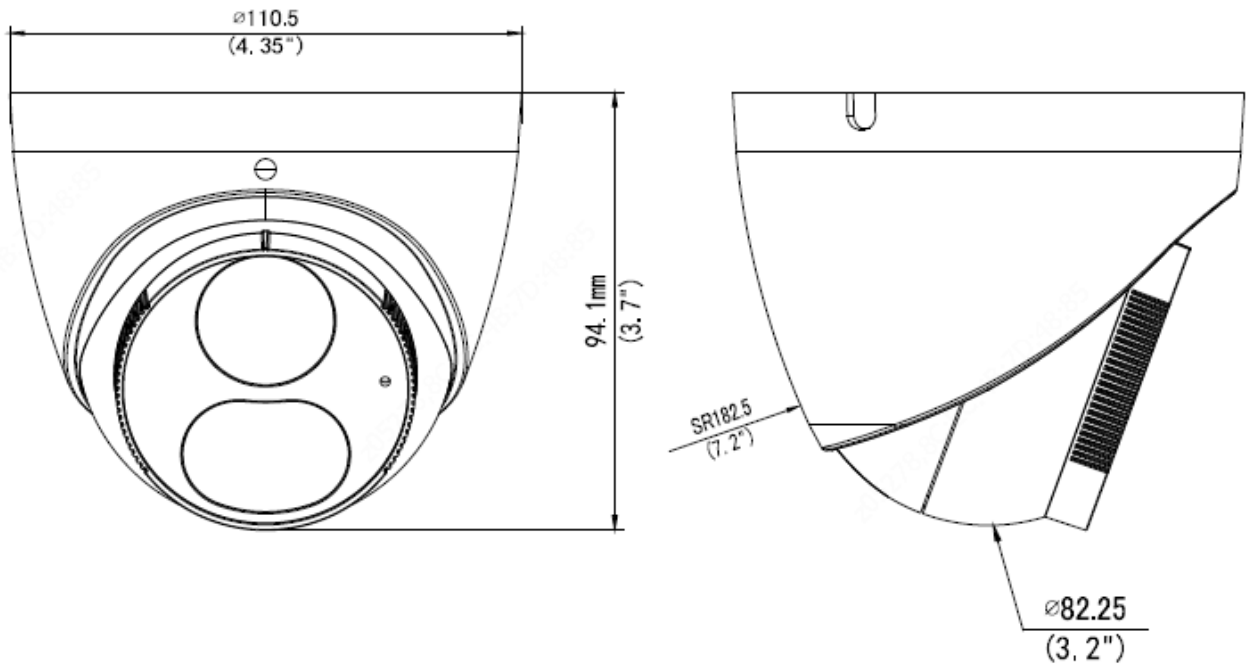

Working Environment	-30°C ~ 60°C (-22°F ~ 140°F), Humidity: ≤95% RH (non-condensing)
Storage Environment	-30°C ~ 60°C (-22°F ~ 140°F), Humidity: ≤95% RH (non-condensing)
surge protection	2KV
Ingress Protection	IP67

Dimensions

Accessories

VSJB742

VSJB963

VSWM342