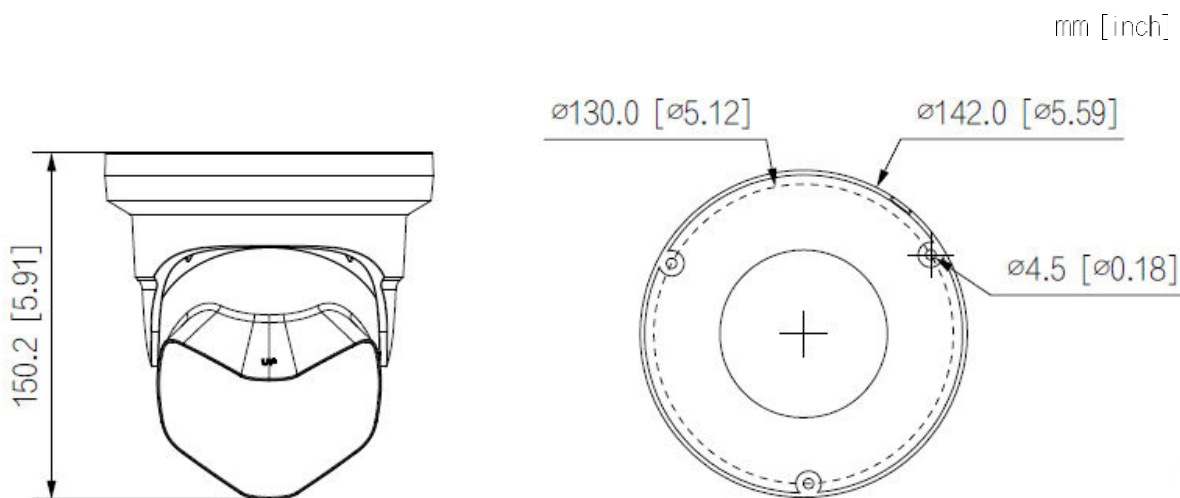

Network	
Protocol	IPv4, IPv6, HTTP, HTTPS, TCP, UDP, ARP, RTP, RTSP, RTCP, RTMP, SMTP, FTP, SFTP, DHCP, DNS, DDNS, QoS, UPnP; NTP, Multicast, ICMP, IGMP, NFS, PPPoE, 802.1x, SNMP
Interoperability	ONVIF(Profile S/Profile G/Profile T), API, P2P
Storage	FTP, SFTP, Micro SD Card (support max. 256 G), NAS
Web Browser	IE, Chrome, Firefox
Client	PRO-X, X Station
Interface	
Audio I/O	1 channel (RCA port) in, 1 channel (RCA port) out
Alarm I/O	1 channel in: 5mA 3V-5VDC, 1 channel out: 300mA 12VDC
Network	RJ-45 (10/100 Base-T)
General	
Power	12V DC/PoE (802.3af), < 10.8W
Housing	Aluminum alloy body, except for trim ring
Dimensions	150.2 mm × Φ142.0 mm (5.91" × Φ5.59")
Operating Conditions	-40°C to +60°C (-40°F to +140°F)/less than 95% RH
Storage Conditions	-40°C to +60°C (-40°F to +140°F)
Protection Grade	IP67
Net Weight	1.0 kg (2.20lb)
Gross Weight	1.25 kg (2.76lb)
Certification	FCC

Dimensions (mm[inch])