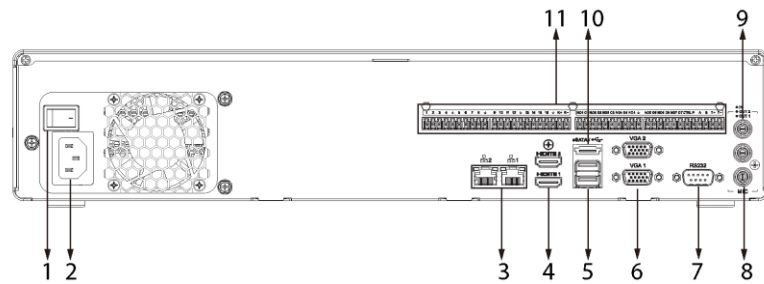

Dimensions (mm[inch])

Physical Interface

No.	Description	No.	Description
1	Power Switch	7	RS232 Network Port
2	Power Supply	8	Audio Out, RCA Connector
3	LAN Network Port	9	Audio In, RCA Connector
4	HDMI Ports	10	eSATA Port
5	USB Ports	11	Alarm In / Out
6	VGA Ports		