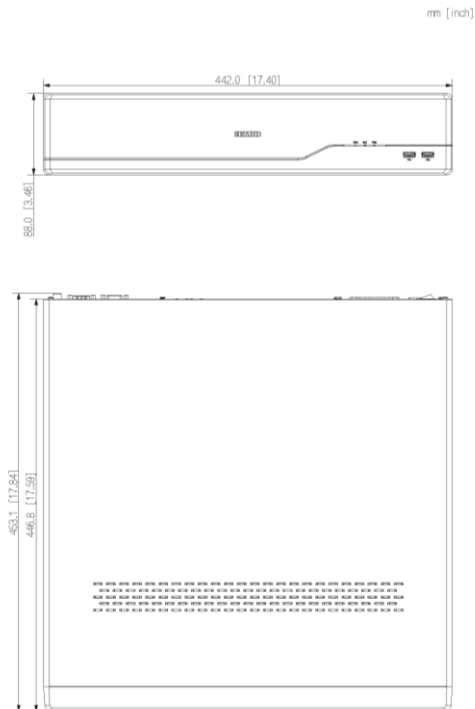

Dimensions (mm[inch])